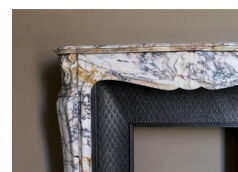

097 AG ANTIQUE "TROIS COQUILLES" FIREPLACE IN EXCEPTIONAL CALACATTA GOLD MISCHIO MARBLE, WITH A TAPISSERIE CAST-IRON INSERT

Product short description:

Max width 154 - Max height 122 - Inner width 63,5 - Inner height 75 - Max depth 35,5 cm

(Inner dimensions refer to the hearth of the cast iron insert)

Dimensions of the marble fireplace opening: Max width 108,5 - Max height 102,5 cm.

PRICE: € 18,500 + VAT

ELIGIBLE FOR WORLDWIDE SHIPPING. WRITE US FOR A QUOTE.