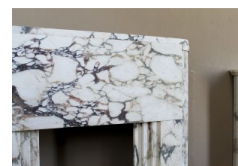

## 701 GENUINE ART DECO FIREPLACE MANTEL IN EXCEPTIONAL GOLD CALACATTA VIOLA MARBLE

Product short description:

Max width 120 – Max height 115 – Opening width 46,5 – Opening height 72 – Hearth depth 35 cm