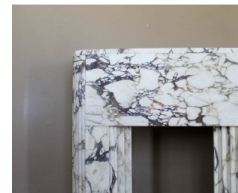

## 701 GENUINE ART DECO FIREPLACE MANTEL IN EXCEPTIONAL GOLD CALACATTA VIOLA MARBLE

Product short description:

Max width 120 – Max height 115 – Opening width 46,5 – Opening height 72 – Hearth depth 35 cm