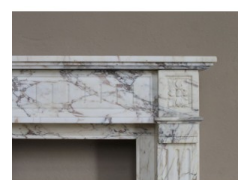

264 TINY LOVELY LOUIS XVI "DEUX ROSES" FIREPLACE MANTEL IN CALACATTA GOLD MARBLE

Product short description:

WARNING: THIS FIREPLACE IS SOLD, AND NOT AVAILABLE ANYMORE.

Max width 100 - Max height 110 - Inner width 54 - Inner height 84 - Max depth 25 cm