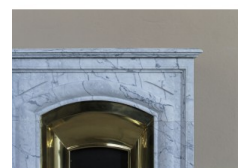

322 SMALL AND CHARMING "BOUDIN ARRONDI" FIREPLACE MANTEL
IN BLEU FLEURI MARBLE, COMPLETE WITH ITS ORIGINAL GILDED
BRASS INSERT.

Product short description:

WARNING: THIS FIREPLACE IS SOLD.

Max Width 90 cm – Max Height 101 cm – Opening Width 50 cm – Opening Height
78 cm – Tablet Depth 33,5 cm