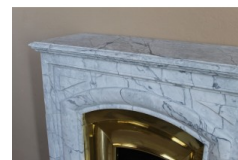

322 SMALL AND CHARMING "BOUDIN ARRONDI" FIREPLACE MANTEL
IN BLEU FLEURI MARBLE, COMPLETE WITH ITS ORIGINAL GILDED
BRASS INSERT.

Product short description:

WARNING: THIS FIREPLACE IS SOLD.

Max Width 90 cm – Max Height 101 cm – Opening Width 50 cm – Opening Height
78 cm – Tablet Depth 33,5 cm