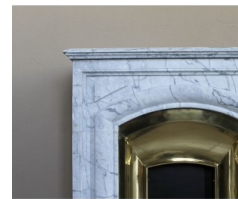

322 SMALL AND CHARMING "BOUDIN ARRONDI" FIREPLACE MANTEL
IN BLEU FLEURI MARBLE, COMPLETE WITH ITS ORIGINAL GILDED
BRASS INSERT.

Product short description:

WARNING: THIS FIREPLACE IS SOLD.

Max Width 90 cm – Max Height 101 cm – Opening Width 50 cm – Opening Height
78 cm – Tablet Depth 33,5 cm