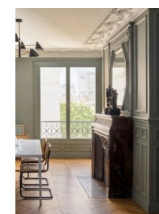

## 314 ANTIQUE LOUIS XIV "BOUDIN HAUT" FIREPLACE IN ROUGE ROYAL MARBLE (THIBAUT PICARD CREDITS)

Product short description:

**WARNING: THIS FIREPLACE IS CURRENTLY ON HOLD (MIC PLI).**

Max width 143 - Max height 138 - Inner width 100 - Inner height 97,5 - Max depth 36 cm