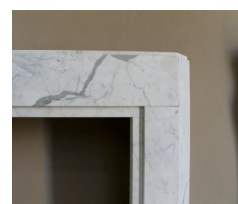

707 BEAUTIFUL ANTIQUE ART DECO-STYLE FIREPLACE MANTEL CARVED IN WHITE ARABESCATO MARBLE

Product short description:

WARNING: THIS FIREPLACE IS CURRENTLY ON HOLD.

Max width 131 - Max height 106 - Inner width 70 - Inner height 75 - Max depth 36 cm